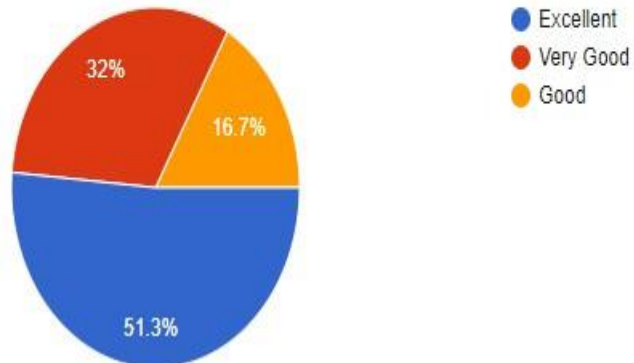

"Mastering LSRW - A Facelift" by Dr.A.Anithasree

372 responses